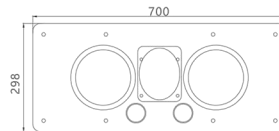

Cabinet

Front view